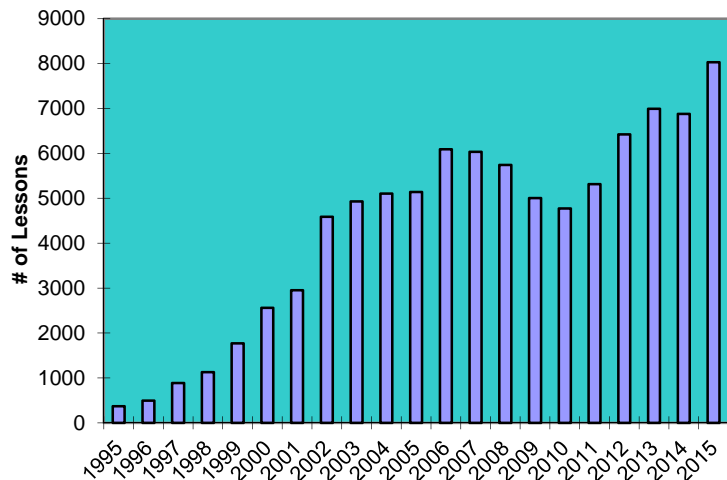

Scholarships: Ride On subsidizes the cost of riding lessons for all participants. Beyond that, we gave scholarships ranging from free lessons to ½ price for over 1,700 lessons or treatments, about 25% of all lessons.

Preparing for Generations of Service. Ride On celebrated its 21st anniversary with record service to the community and record financial support.

- Alex and Stine Van Halen continued to support Ride On hosting a very successful fundraiser at their home
- Longines Masters, Kaley Cuoco and Mr. Murdock supported us for the 2nd year at this prestigious event
- Ride On was selected to manage the World Games equestrian competition held at the LAEC in July. Ride On recruited and managed a team of almost 125 qualified volunteers and 85 borrowed horses. The horse management team successfully matched 123 athletes from 35 countries speaking 16 languages with appropriate mounts. Athletes enjoyed 4 days of world class competition during this once in a lifetime opportunity.

Partnerships: Ride On completed sixteen years partnering with the Conejo Recreation and Park District which donates the lease of a 13-acre park site for our home in Newbury Park.

**Ride On Lessons Given 1994 - 2015
Grand Total by Dec '15: 91,500**